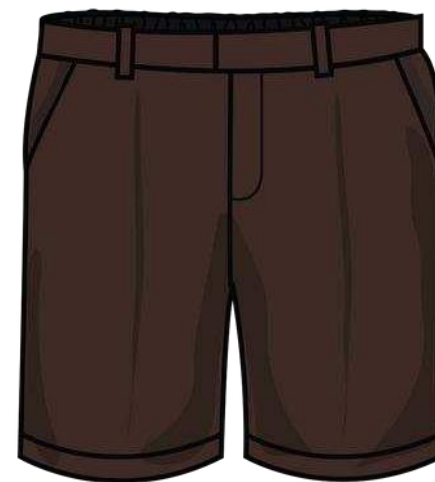

Tie

Boys' Uniform Grade 6 - Onwards

North London Collegiate School
Dubai

Blue Shirt

Blue Long Sleeve Shirt MTM

Brown Jumper

Bermuda Shorts only till G-8

Brown Trousers