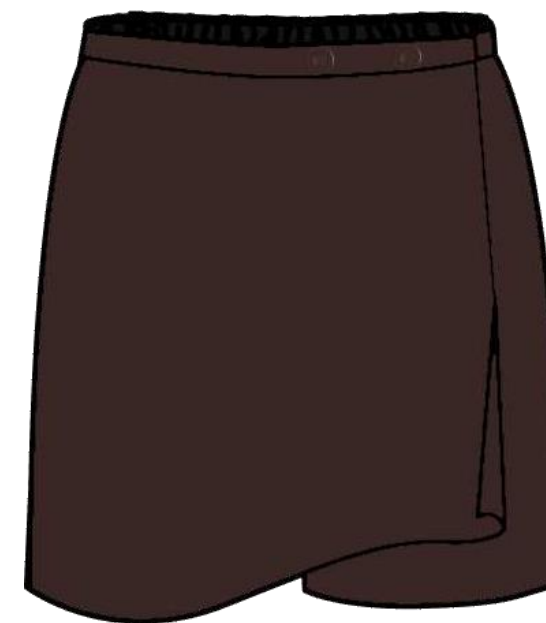

If ordering online, it is advisable to place your order well in advance.

[SUMERU STORE LOCATION](#)

[SHOP ONLINE](#)

**Girls' Uniform
Pre KG**

Girls' Uniform (Pre-KG)

North London Collegiate School
Dubai

Polo T Shirt Pre-Kg