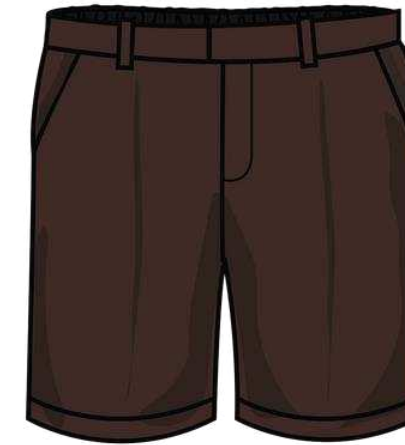

Brown Shorts