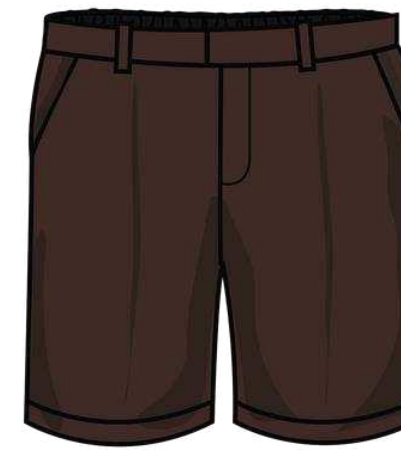

Boys' Uniform (Grade 4 - 5)

North London Collegiate School
Dubai

Blue Shirt

Brown
Trousers

Brown Shorts

Brown
Jumper

Tie

*Grade 5 optional tie.